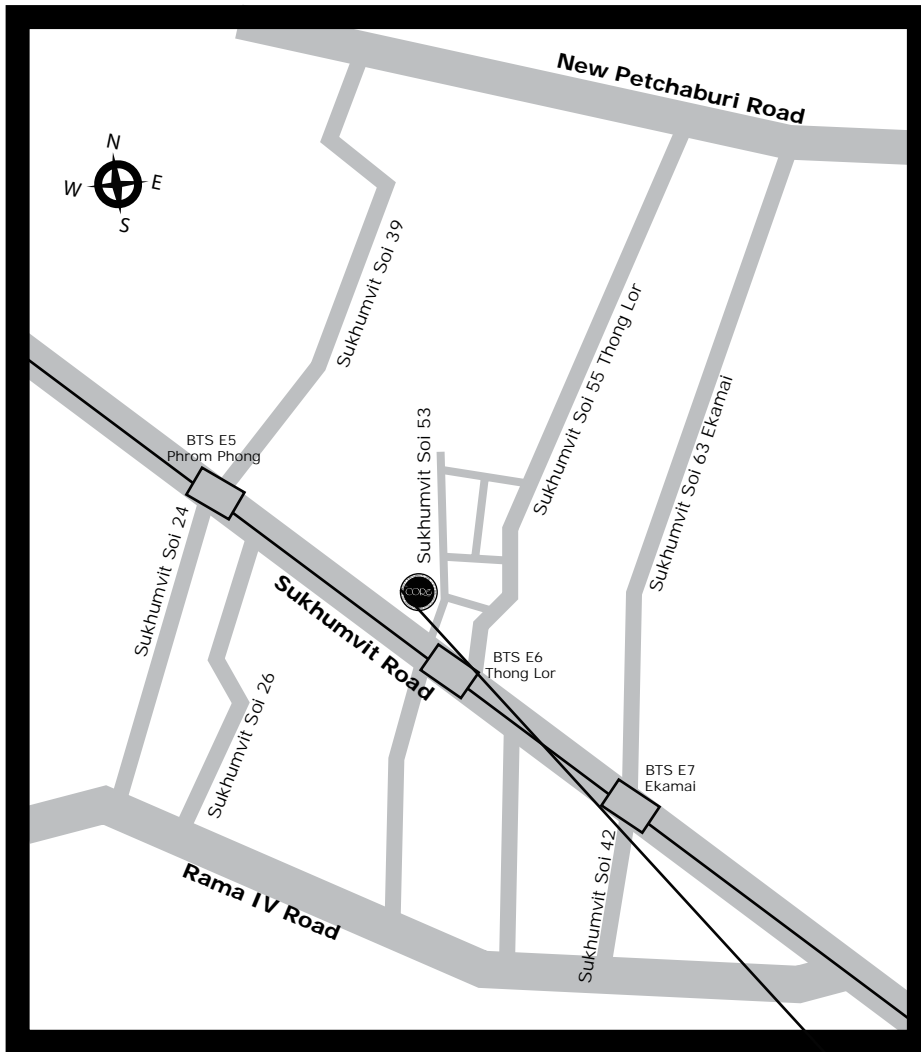

# family wellness center

100 M from BTS Exit 1

**The Core Co., Ltd.**

31/1 Sukhumvit Soi 53  
Klong Ton Nua, Wattana  
Bangkok, 10110, Thailand

Tel: 02.6626662

Fax: 02.6626711

email: [info@thecore.co.th](mailto:info@thecore.co.th)